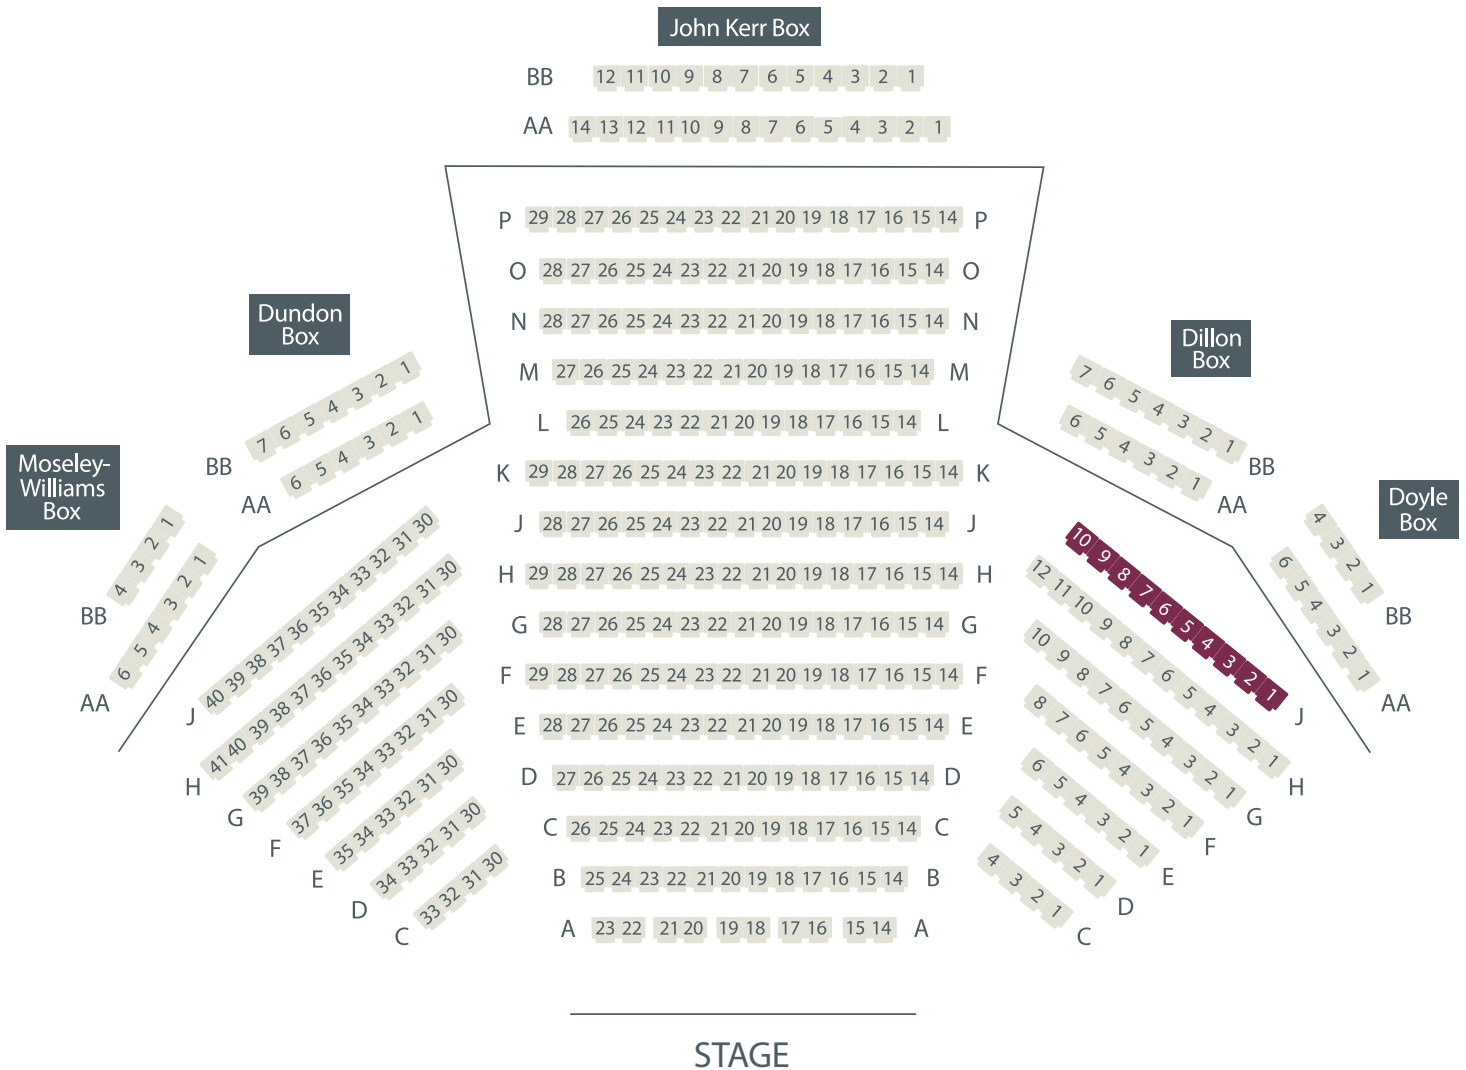

SEATING CHART

Please note: There is no elevator to the boxes; they are accessed by stairs only.

Seats on the left side of the main level are accessed by several stairs. Seats on the right side are accessed by a gentle sloping ramp.

Patrons with mobility challenges should book seats early and on the right side of the main level.

Free Parking

Wheelchair accessible main floor; stairs only to boxes

398 Seats

ST. JACOBS COUNTRY PLAYHOUSE