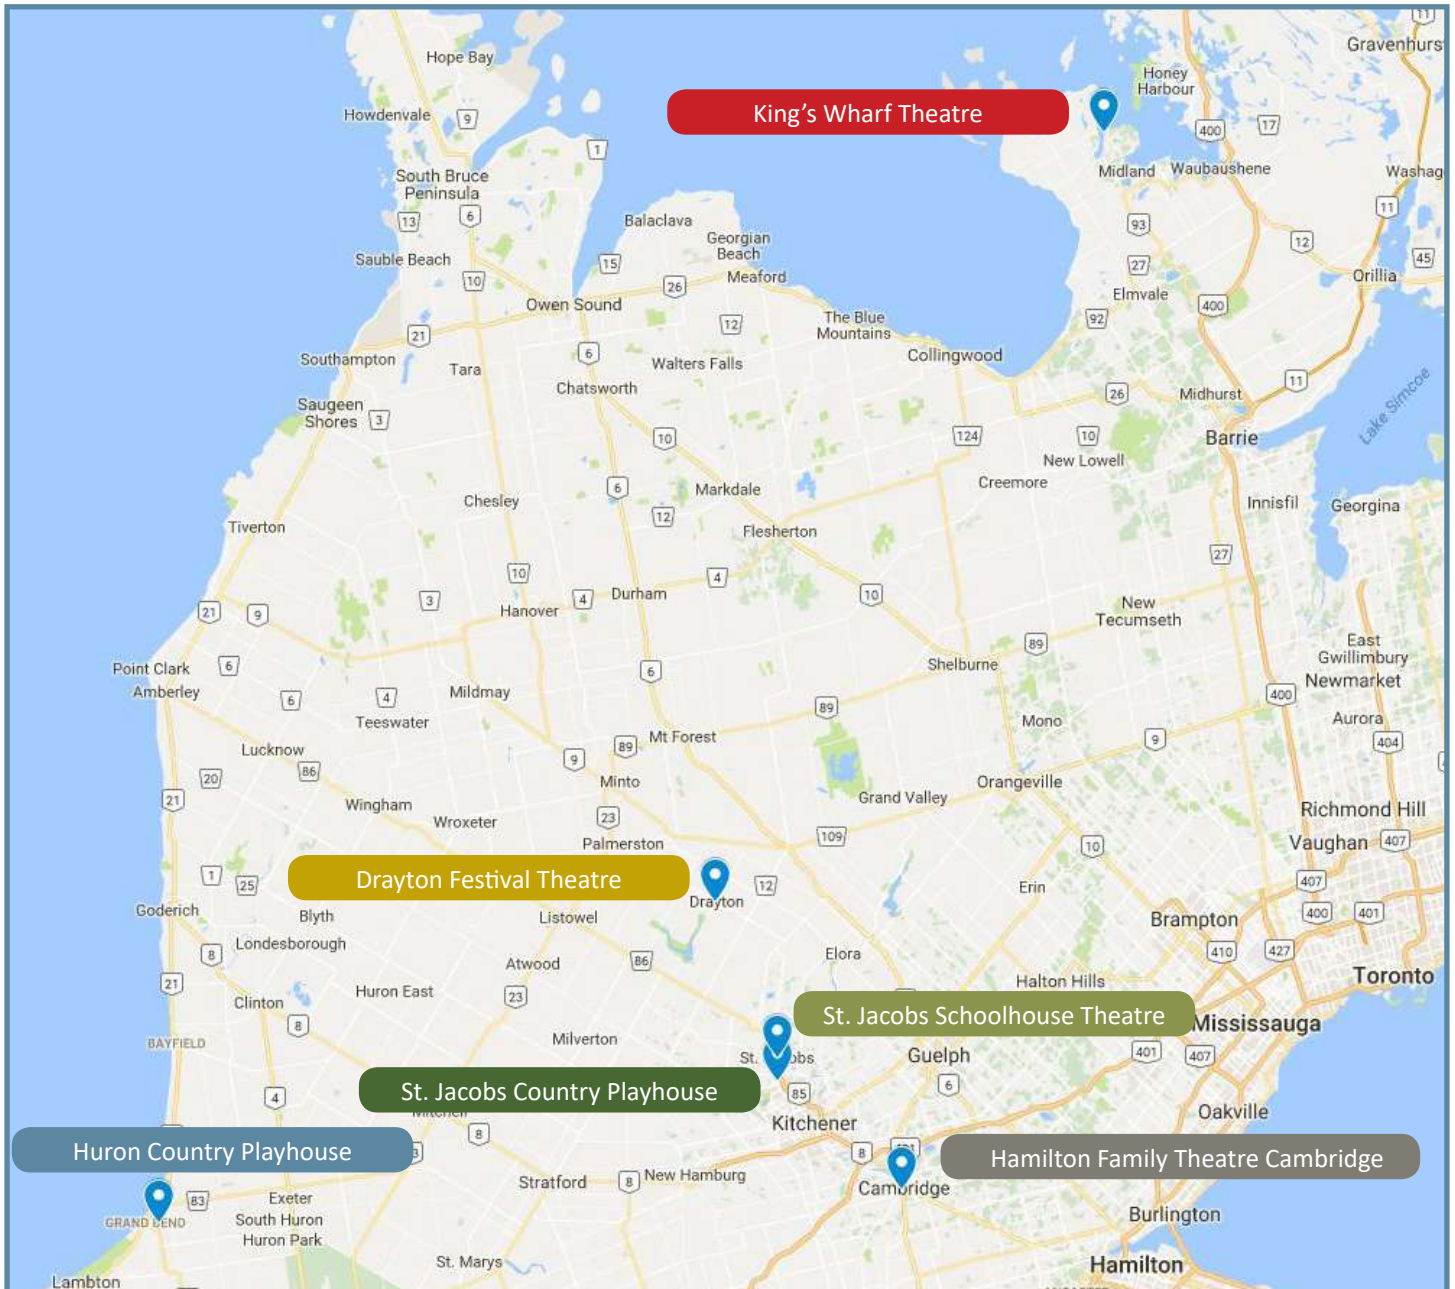

ST. JACOBS COUNTRY PLAYHOUSE

MAP OF ALL DRAYTON ENTERTAINMENT THEATRES

Theatre addresses (in alphabetical order)

Drayton Festival Theatre: Box 10, 33 Wellington St., Drayton, ON, N0G 1P0. Phone: 519-638-5555.

Hamilton Family Theatre Cambridge: 46 Grand Ave. S., Cambridge, ON, N1S 2L8. Phone: 519-621-8000.

Huron Country Playhouse: RR 1 70689 B Line, Grand Bend, ON, N0M 1T0. Phone: 519-238-6000.

King's Wharf Theatre: 97 Jury Dr., Penetanguishene, ON, L9M 1G7. Phone: 705-549-5555.

St. Jacobs Country Playhouse: 40 Benjamin Rd. E., Waterloo, ON, N2V 2J9. Phone: 519-747-7788.

St. Jacobs Schoolhouse Theatre: 11 Albert St. W., St. Jacobs, ON, N0B 2N0. Phone: 519-747-7788.